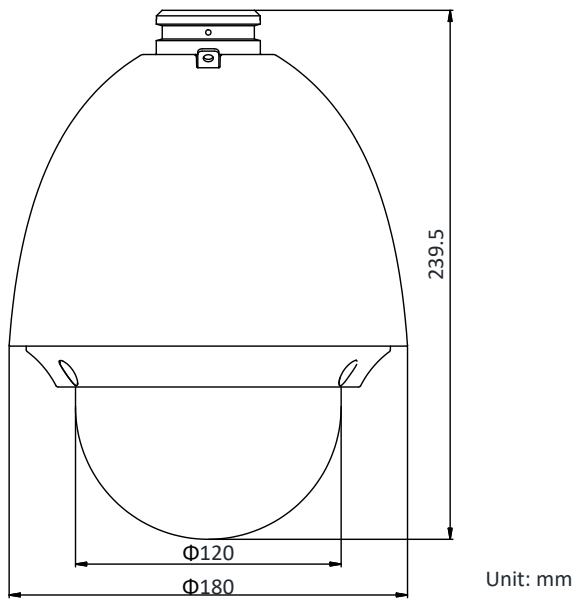

Available Model

DS-2DE4225W-DE, 12 VDC & PoE+ (802.3 at, class4)

Dimensions