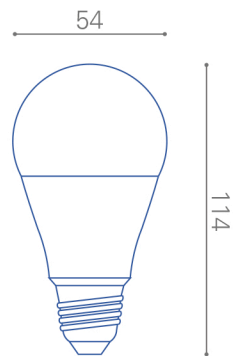

Lámpara A60

Características generales

- Potencia_ 9.5W
- Flujo luminoso_ 800lm
- Temperatura_ 3.000/6400K
- Switch on/off_ 25.000 ciclos de encendido
- Iluminación_ uniforme
- Material_ policarbonato
- Voltaje_ 220-240V
- Embalaje_ box/blister