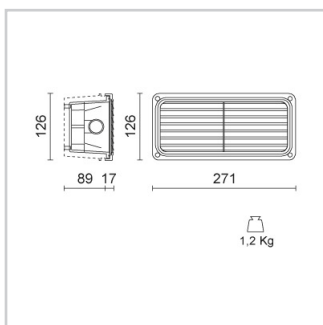

Lighting specifications

Lamp description	: HE 40W E27
Lamp wattage (W)	: 40
Number of lamps	: 1

Physical Specifications

Body	: Inner and recessed housing in high resistant technopolymer
Reflector	: Aluminium
Closing Screen	: Tempered satined
Screws	: Stainless steel

Electrical Specifications

Voltage (V)	: 230
Frequency (Hz)	: 50

Weight and Dimensions

Shape	: Rectangular
Length (mm)	: 271
Width (mm)	: 126
Cutout shape	: Rectangular
Recessed depth (mm)	: 89
Weight (Kg)	: 1.2

Optical Specifications

Louvre	: Grid
Aiming	: Fixed
Light distribution	: Asymmetric
Light emission	: Direct

Lamps	Lamp categories	Lamp type	Lamp wattage (W)	Base
	Halogen	HE	40	E27

Pictures and Applications