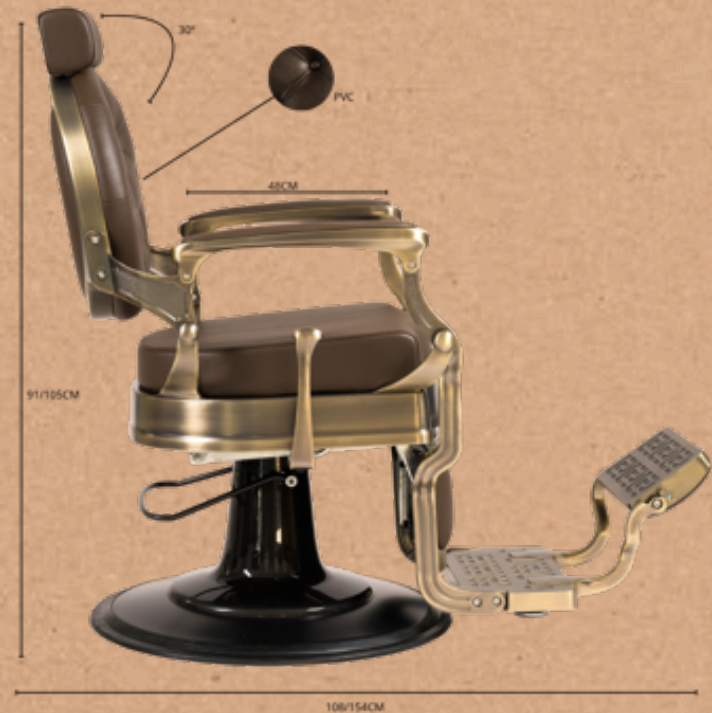

BUZZ BRONZE BROWN

Barber Chairs REF. RZBH007.A38

Sillón de barbería sofisticado, con un chasis completo metálico de inyección de aluminio. Base redonda y estructura completa con acabado cromado bronce. Reposapiés reversible. Bomba hidráulica de alta calidad. Asiento con espuma de alta densidad para el máximo confort y durabilidad. Tapizado con acabado marrón oscuro.

DURABILIDAD

Estructura completa de inyección de aluminio. Bomba hidráulica de alta calidad.

Size: 69x124/160x55/70cm
Weight: 48 kg
Upholstery: PVC

BUZZ BRONZE BROWN

Barber Chairs REF. RZBH007.A38

Sophisticated barber chair with a full metal chassis made of cast aluminum. Round base and full structure with bronze chrome finish. Reversible footrest. High-quality hydraulic pump. Seat with high-density foam for maximum comfort and durability. Upholstered with a dark brown finish.

GREAT COMFORT

High-density foam seat with inner springs. Backrest with nine buttons for enhanced back comfort.

ERGONOMICS

Reclining backrest and footrest. Reversible footrest. Extendable headrest.

DURABILITY

Full aluminum injection frame. High-quality hydraulic pump.

Size: 69x124/160x55/70cm
Weight: 48 kg
Upholstery: PVC

BUZZ BRONZE BROWN

Barber Chairs REF. RZBH007.A38

Poltrona da barbiere sofisticata, con telaio interamente in metallo in alluminio pressofuso. Base rotonda e struttura completa con finitura cromata bronzo. Poggiatesta reversibile. Pompa idraulica di alta qualità. Seduta con schiuma ad alta densità per massimo comfort e durata. Rivestimento con finitura marrone scuro.